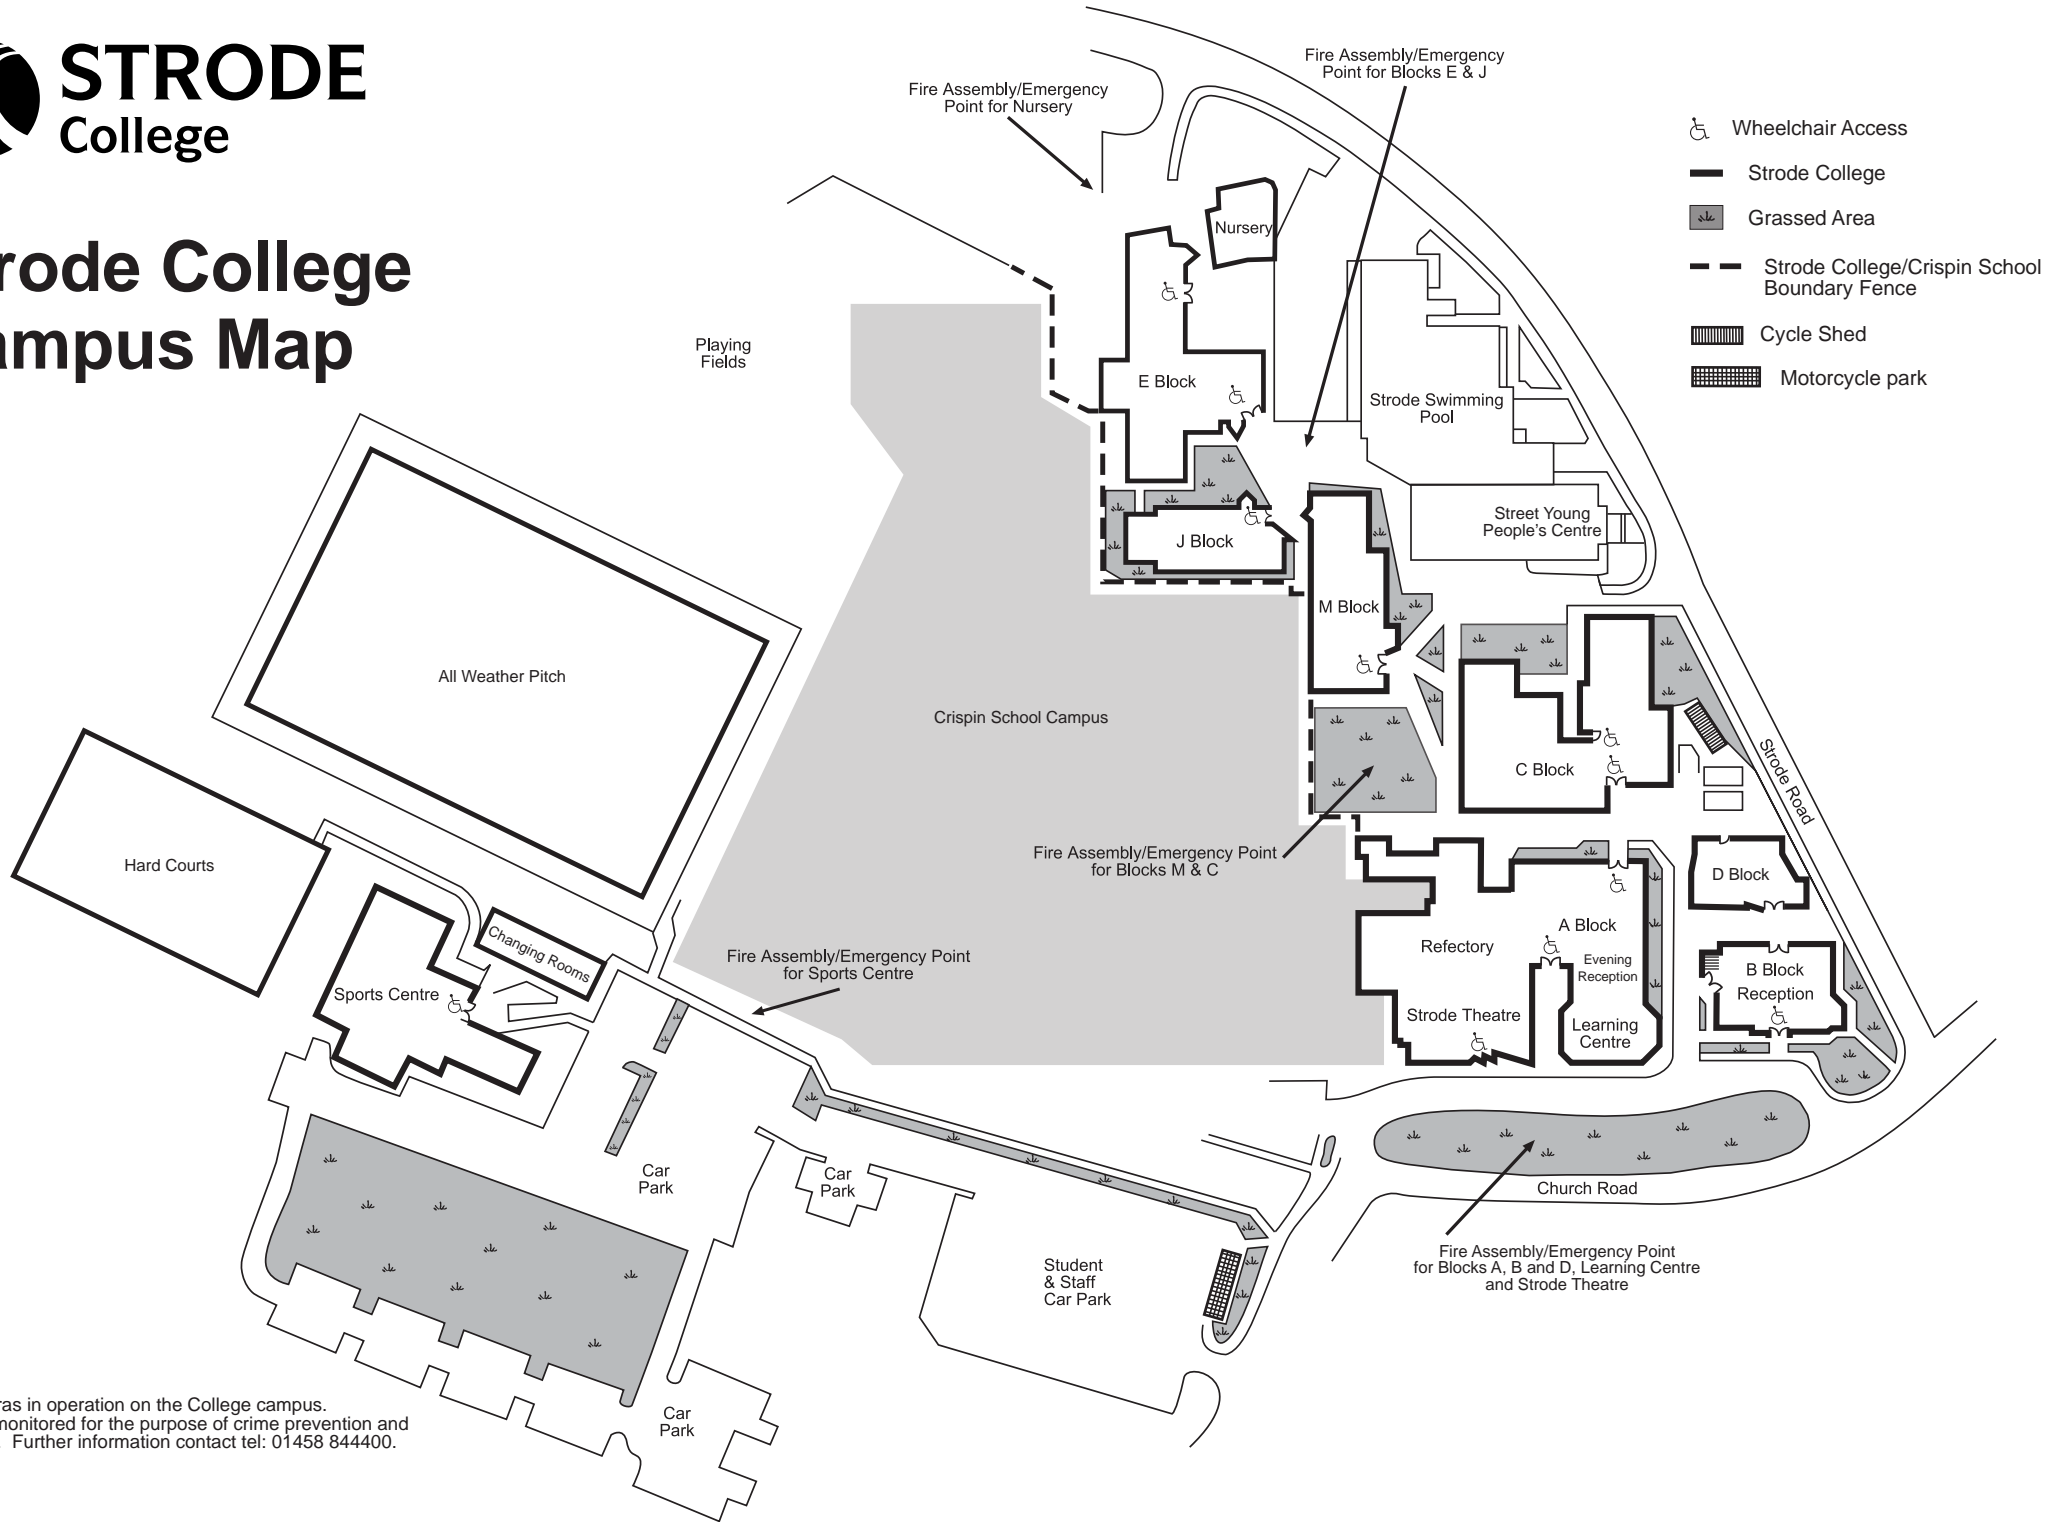

Strode College Campus Map

CCTV cameras in operation on the College campus. Images are monitored for the purpose of crime prevention and public safety. Further information contact tel: 01458 844400.